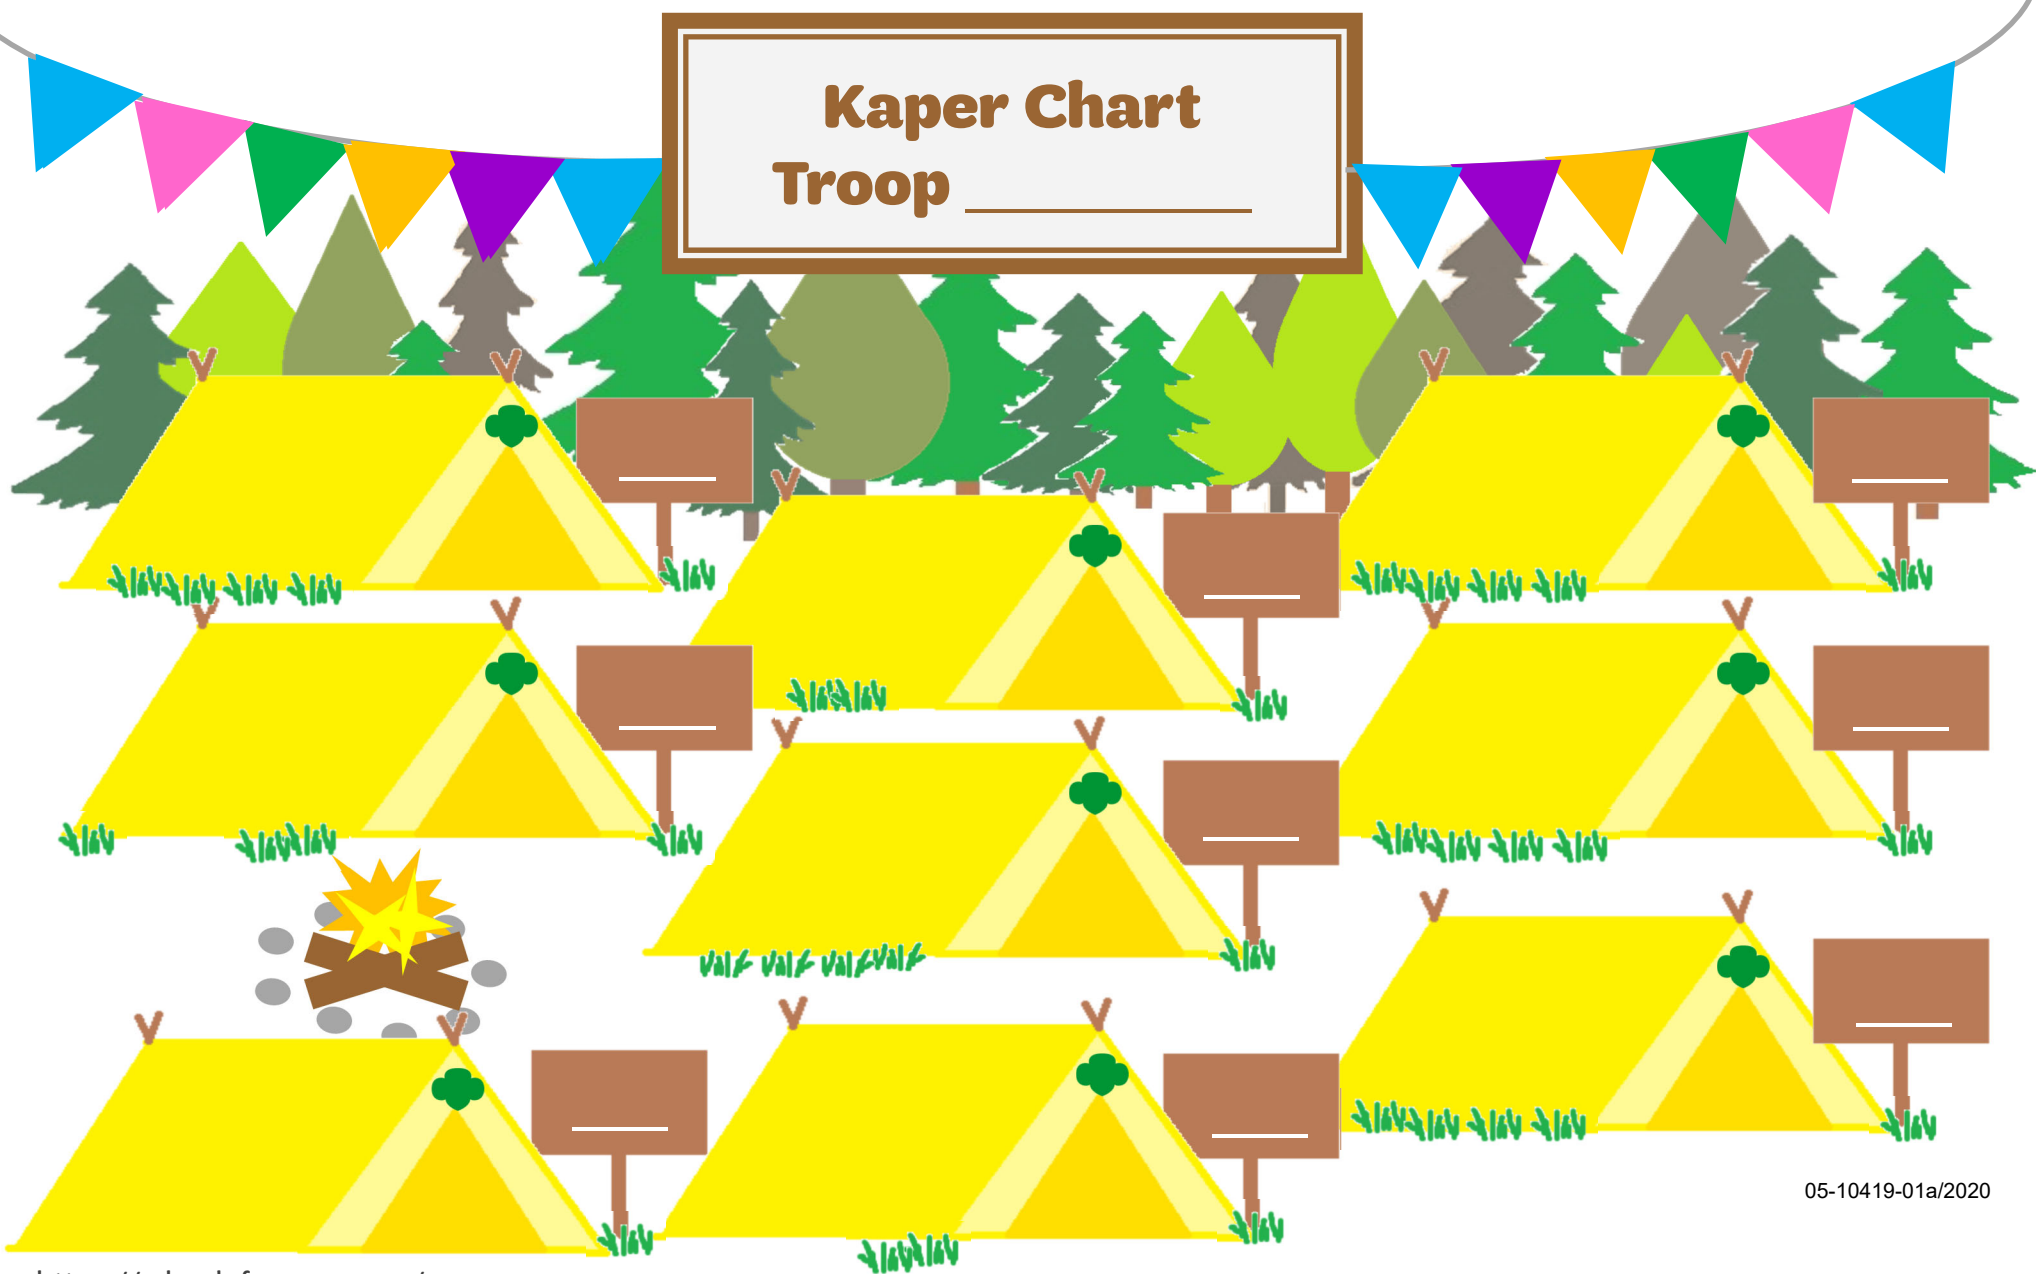

Kaper Chart

Troop _____

05-10419-01a/2020

<https://wheelofnames.com/>

girl scouts 
of western ohio

888.350.5090 | gsw.org
customercare@gsw.org